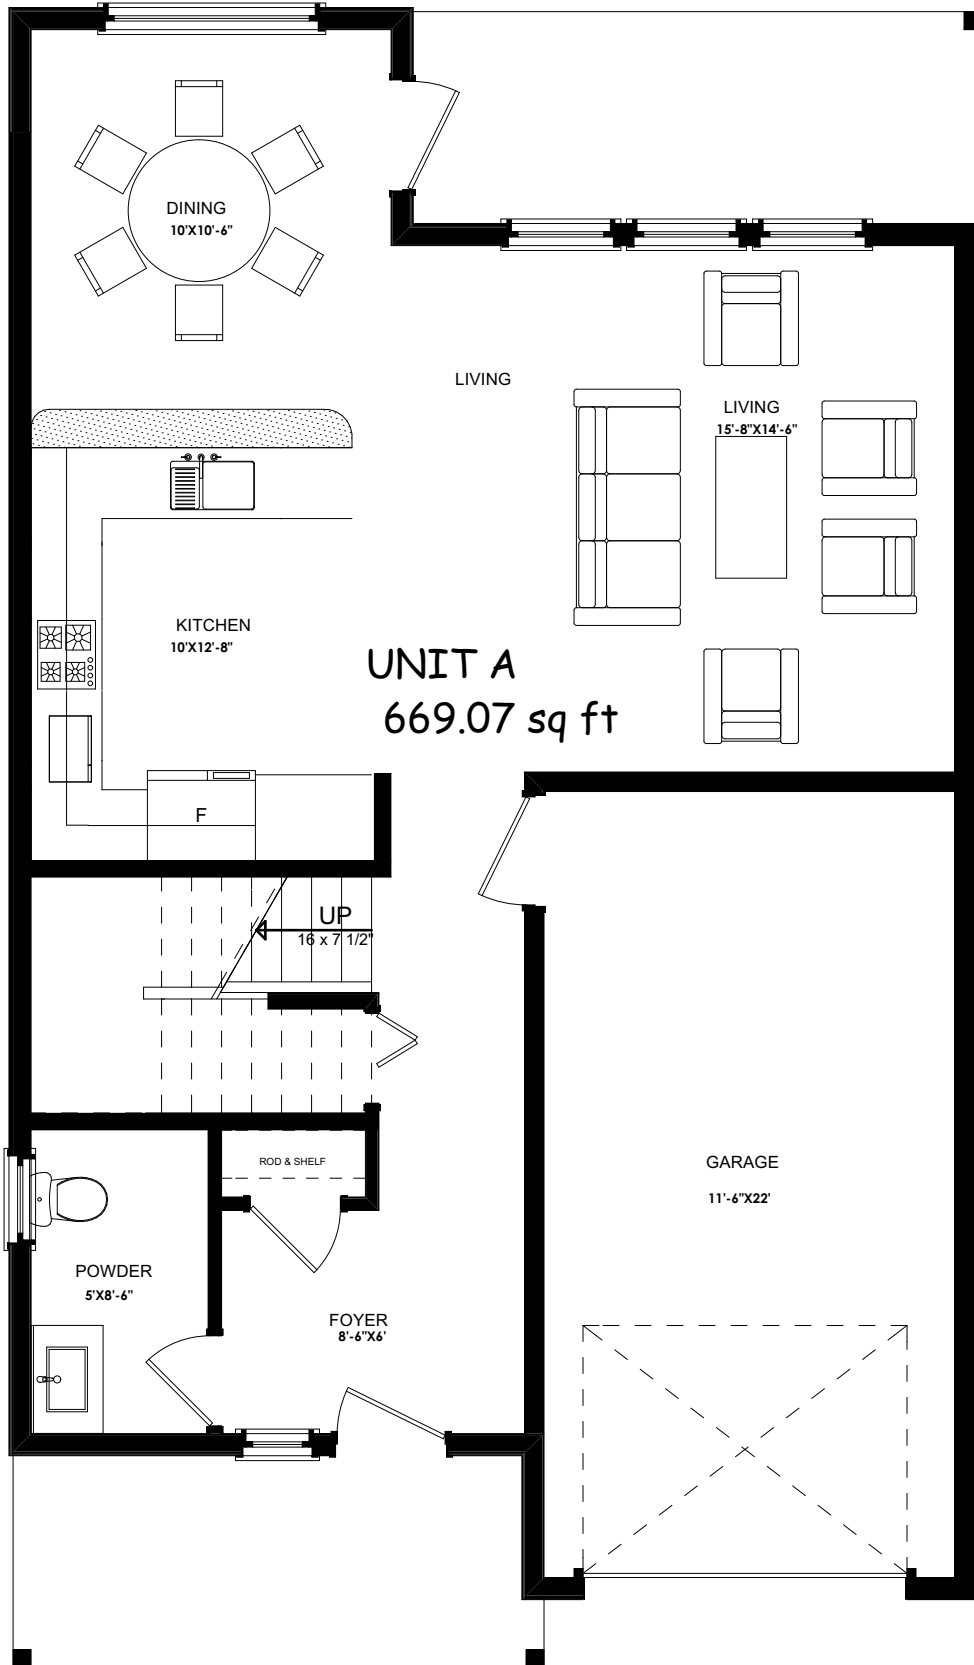

UNIT A MAIN FLOOR

PHONE:
(250) 642-8803
FAX:
(250) 642-8801

WEST COAST DESIGN & DEVELOPMENT SERVICES LTD.
6649 SOOKE ROAD
PO BOX 568
SOOKE, BC V9Z 1H5
randy@westcoastdesign.net.....laurie@westcoastdesign.net