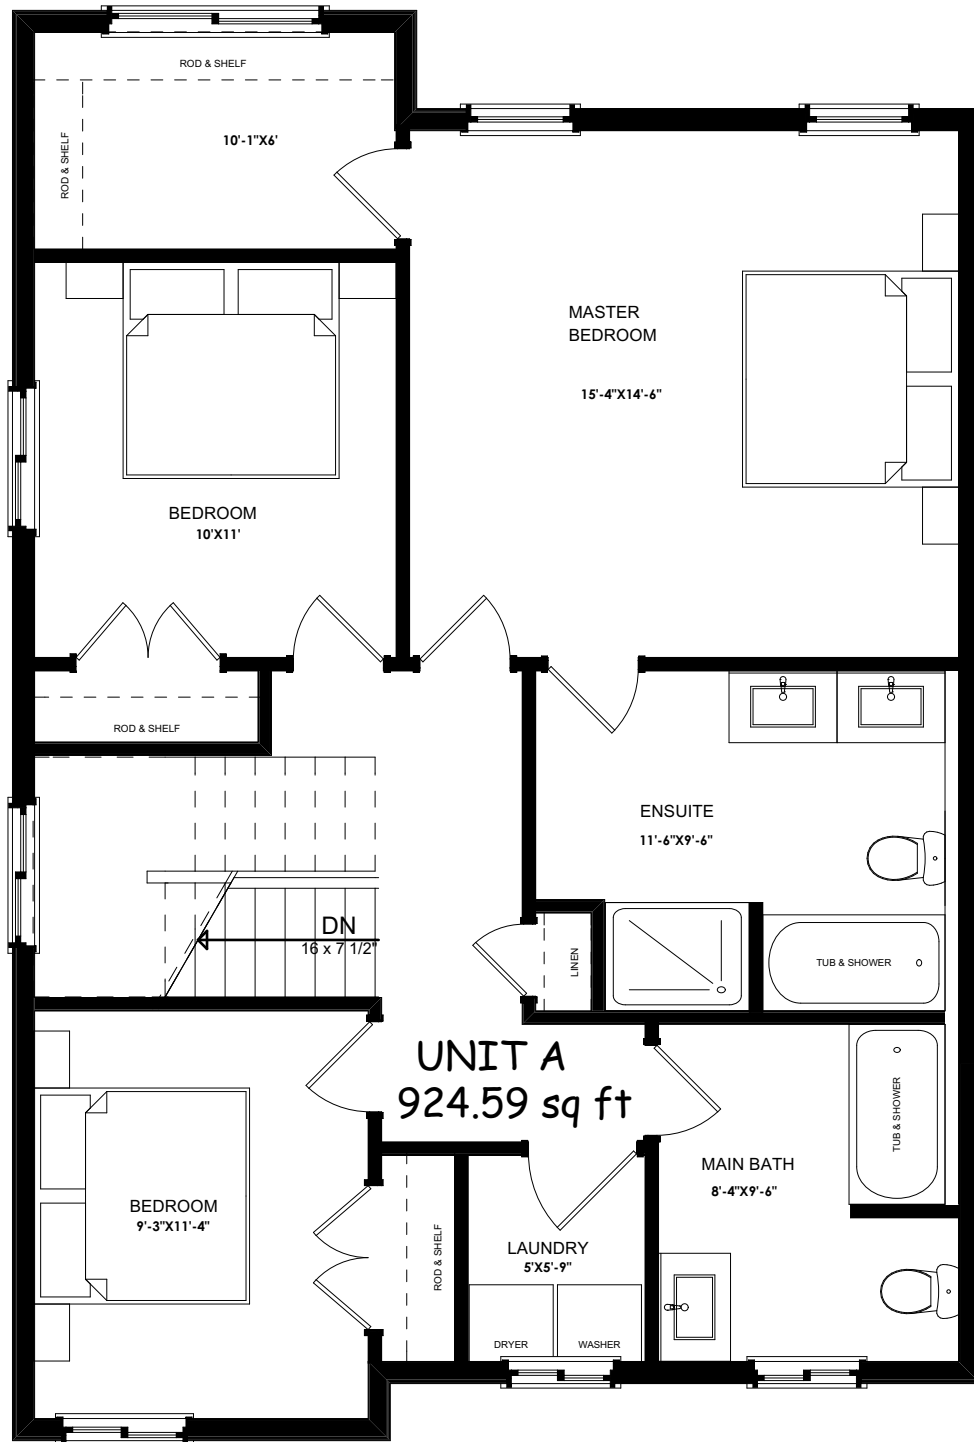

UNIT A UPPER FLOOR

PHONE:
(250) 642-8803
FAX:
(250) 642-8801

WEST COAST DESIGN & DEVELOPMENT SERVICES LTD.
6649 SOOKE ROAD
PO BOX 568
SOOKE, BC V9Z 1H5
randy@westcoastdesign.net.....laurie@westcoastdesign.net

© COPYRIGHT OF
WEST COAST DESIGN &
DEVELOPMENT
SERVICES
ARTIST RENDERING-DRAWING NOT TO SCALE
THIS DRAWING MAY NOT BE USED OR
REPRODUCED IN ANY FORM WITHOUT CONSENT