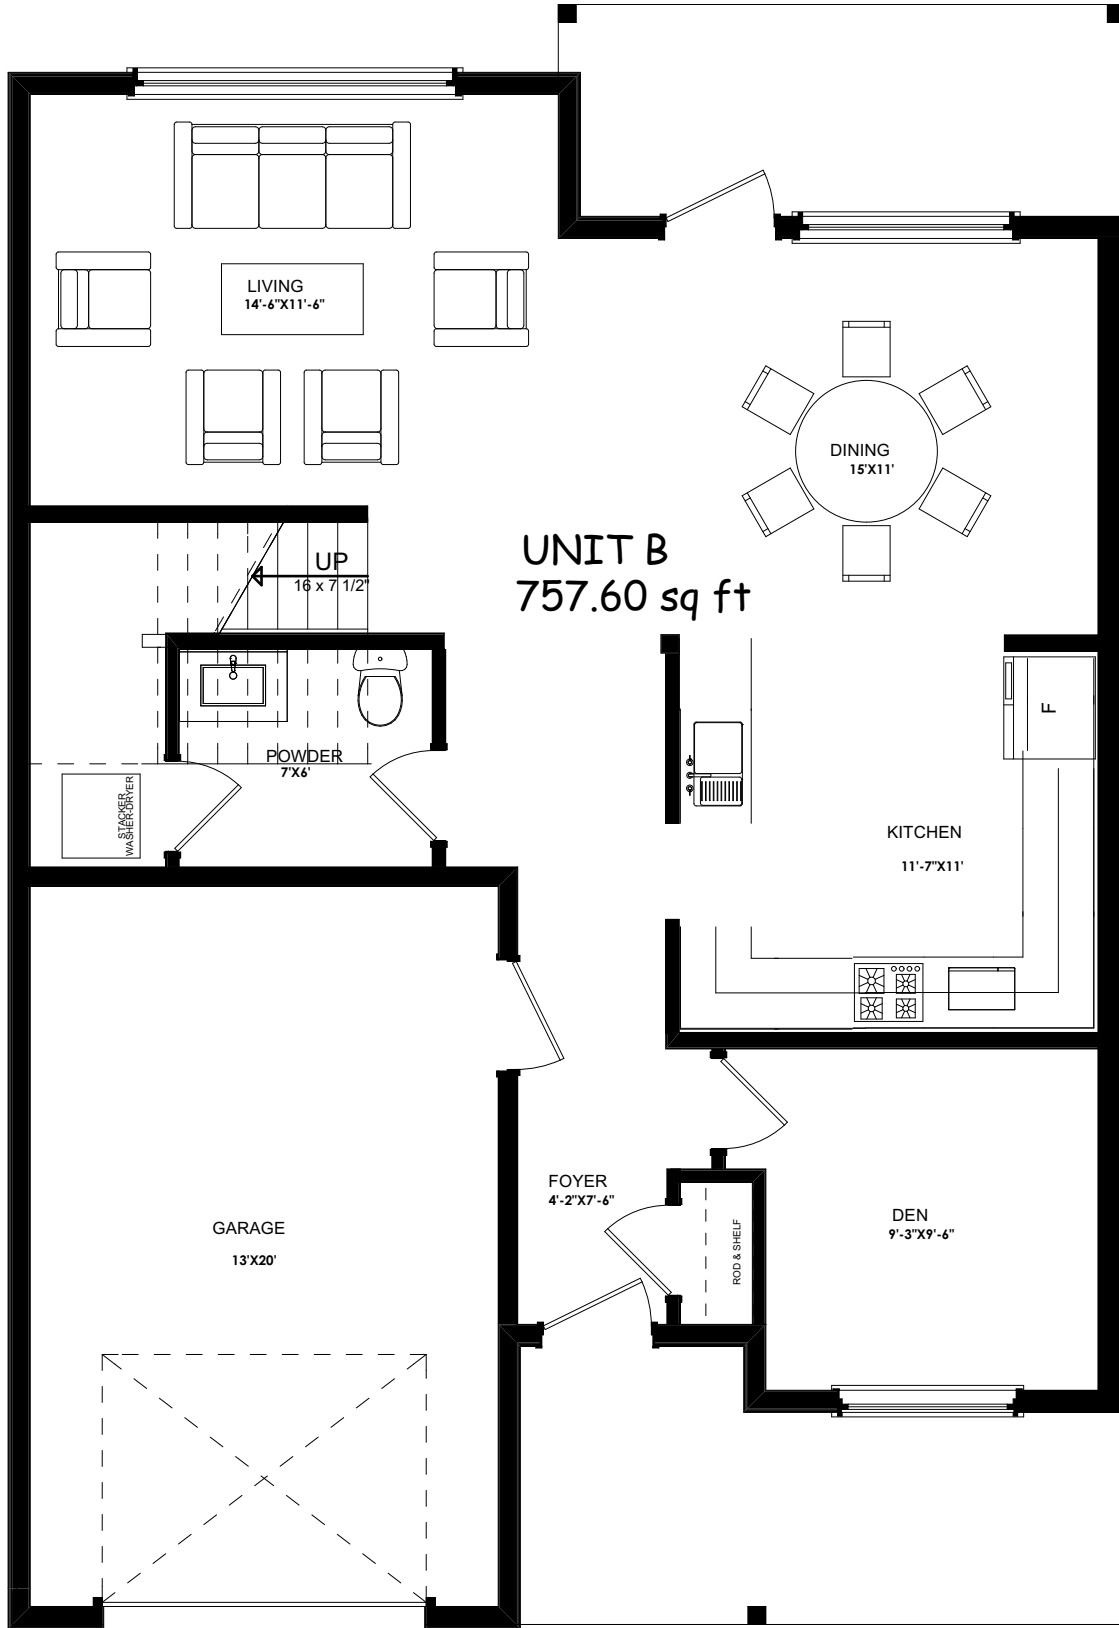

UNIT B MAIN FLOOR

PHONE:
(250) 642-8803
FAX:
(250) 642-8801

WEST COAST DESIGN & DEVELOPMENT SERVICES LTD.
6649 SOOKE ROAD
PO BOX 568
SOOKE, BC V9Z 1H5
randy@westcoastdesign.net.....laurie@westcoastdesign.net